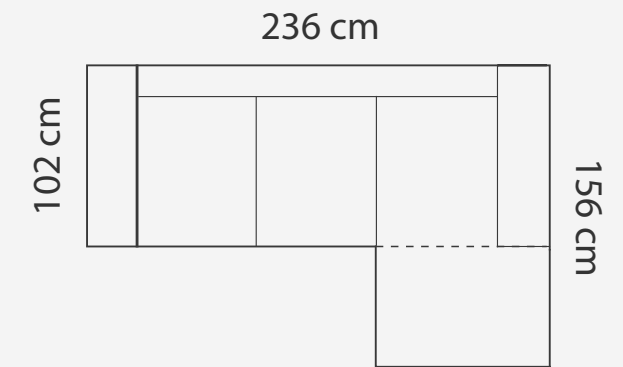

COMBINATIONS

SOUL 3FS