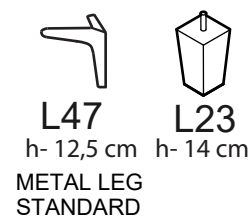

### ADDITIONAL INFORMATION

Height: 85 cm  
 Sitting height: 45 cm  
 Armrest: 26 cm  
 Dec. pillows: 0 pcs.

### LEGS