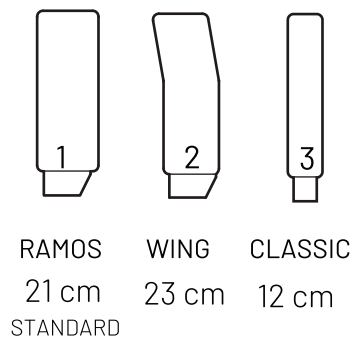

RAMOS

PADDING: Polyurethane Foam E30
FRAME: Birch plywood & pine

COMPONENTS

ADDITIONAL INFORMATION

Height: 88 cm
Sitting height: 44 cm
Sitting depth: 56 cm
Dec. pillows: 0 pcs

LEGS

L10
4,5x14cm
h-8 cm
STANDARD

LEG COLORS

ARMRESTS

Riia 142, Tartu 50411 Estonia | Office: +372 641 2412
Sales: +358 4004 30292 (FIN) +372 512 6036 (EST)
bellfire@bellfire.ee | bellfire@elisanet.fi | tilaukset@bellfire.ee