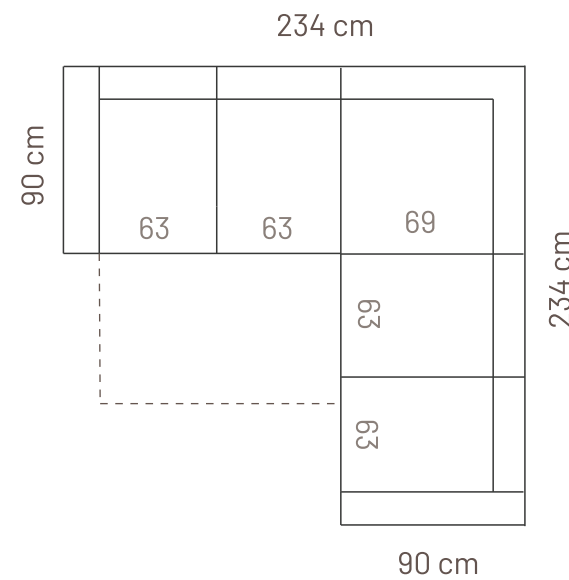

RAMOS 2BS+C+2DBOX
(combination 4)