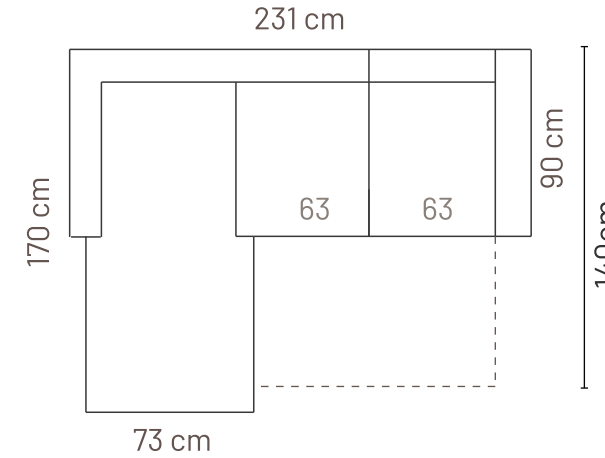

RAMOS DBOX+2BS
(combination 2)