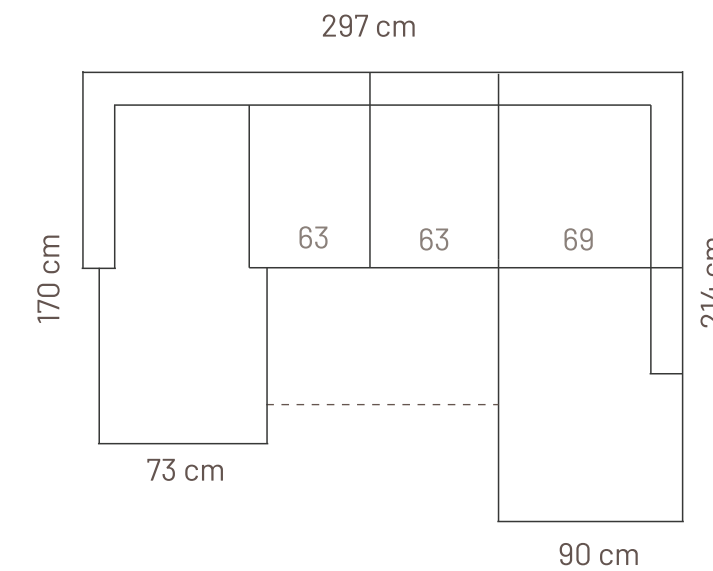

RAMOS

PADDING: Polyurethane Foam E30
 FRAME: Birch plywood & pine

COMPONENTS

ADDITIONAL INFORMATION

Height: 88 cm
 Sitting height: 44 cm
 Sitting depth: 56 cm
 Dec. pillows: 0 pcs

LEGS

L10
 4,5x14cm
 h-8 cm
 STANDARD

RAMOS 2BS+C+sDBOX
(combination 1)

RAMOS DBOX+2BS
(combination 2)

RAMOS 3BS
(combination 3)

RAMOS 2BS+C+2DBOX
(combination 4)

RAMOS DBOX+ 2BS+C+sDBOX
(combination 5)

Also available with 3 middle seats

RAMOS 2SE AT+C+2BS
(combination 6)