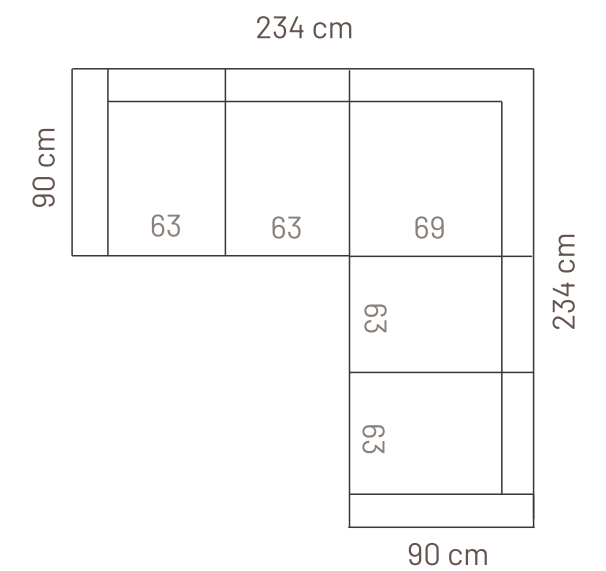

RAMOS

PADDING: Polyurethane Foam E30
 FRAME: Birch plywood & pine

COMPONENTS

ADDITIONAL INFORMATION

Height: 88 cm
 Sitting height: 44 cm
 Sitting depth: 56 cm
 Dec. pillows: 0 pcs

LEGS

L10
 4,5x14cm
 h-8 cm
 STANDARD

RAMOS 2BS+C+sDBOX
(combination 1)

RAMOS DBOX+2BS
(combination 2)

RAMOS 3BS
(combination 3)

RAMOS 2BS+C+2DBOX
(combination 4)

RAMOS DBOX+ 2BS+C+sDBOX
(combination 5)

Also available with 3 middle seats

RAMOS 2SE AT+C+2BS
(combination 6)