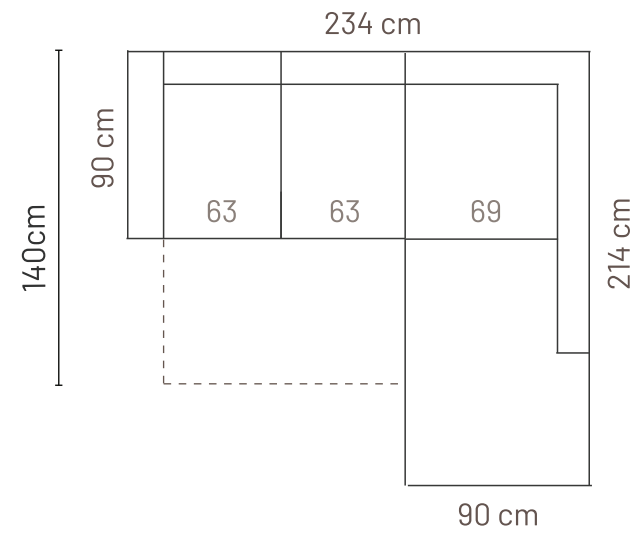

RAMOS

COMBINATIONS

RAMOS 2BS+C+sDBOX
(combination 1)