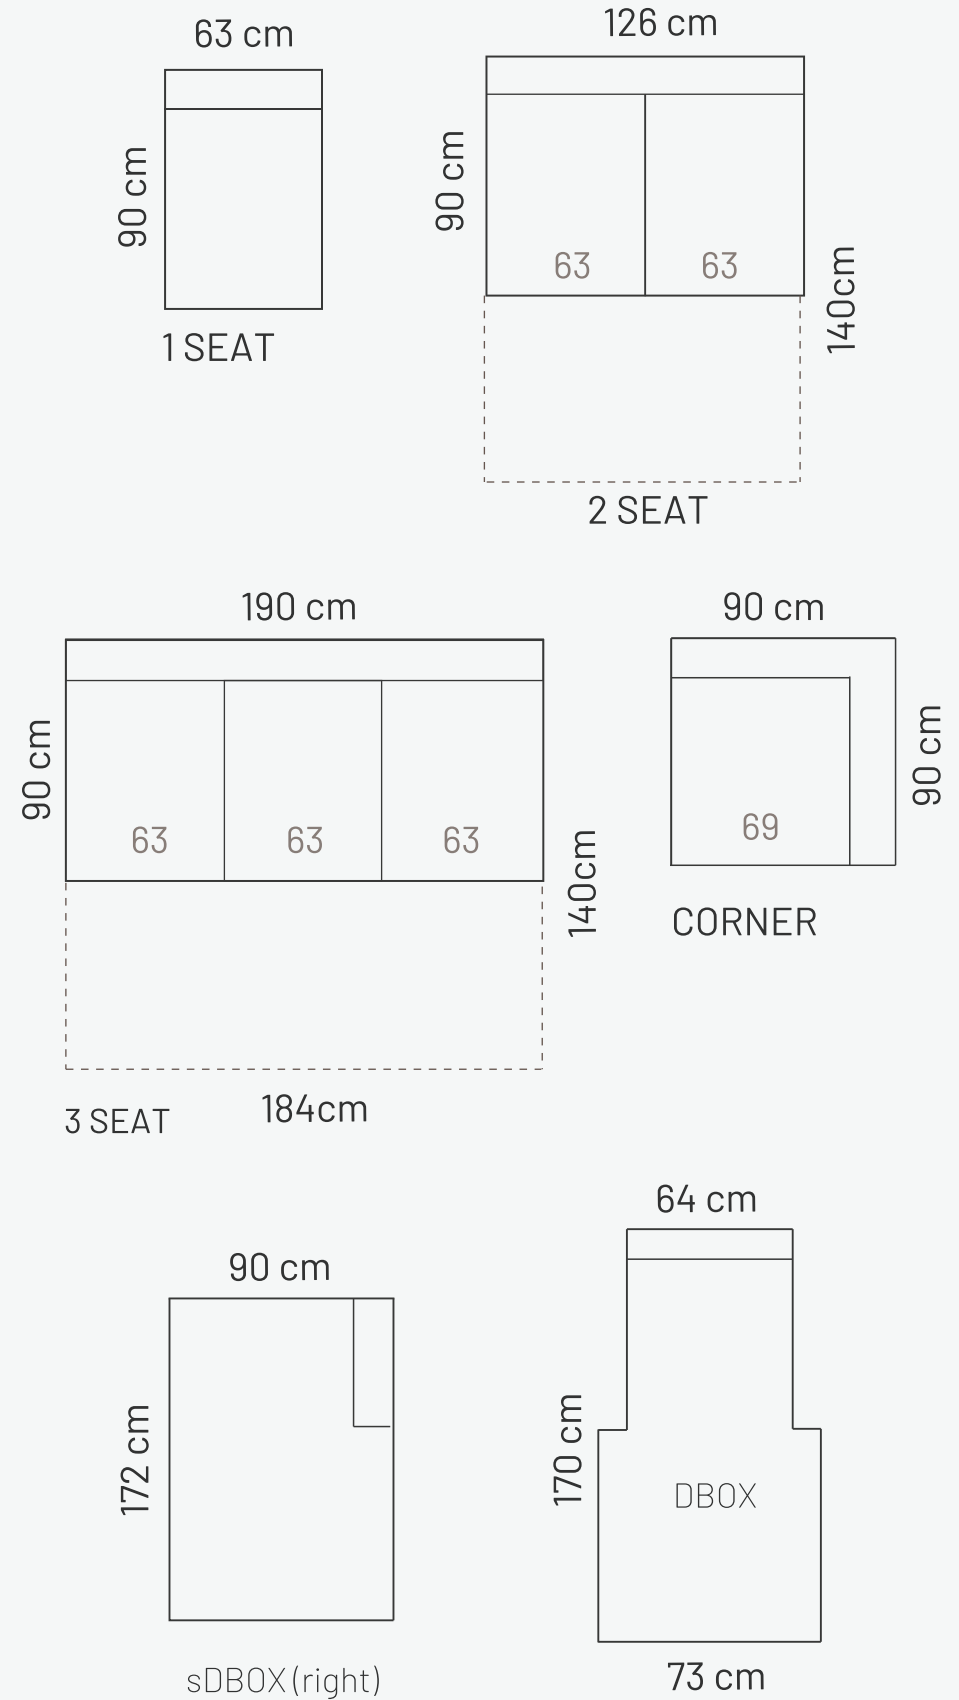

RAMOS

PADDING: Polyurethane Foam E30
 FRAME: Birch plywood & pine

COMPONENTS

ADDITIONAL INFORMATION

Height: 88 cm
 Sitting height: 44 cm
 Sitting depth: 56 cm
 Dec. pillows: 0 pcs

LEGS

L10
 4,5x14cm
 h-8 cm
 STANDARD

RAMOS 2BS+C+sDBOX
(combination 1)

RAMOS DBOX+2BS
(combination 2)

RAMOS 3BS
(combination 3)

RAMOS 2BS+C+2DBOX
(combination 4)

RAMOS DBOX+ 2BS+C+sDBOX
(combination 5)

Also available with 3 middle seats

RAMOS 2SE AT+C+2BS
(combination 6)