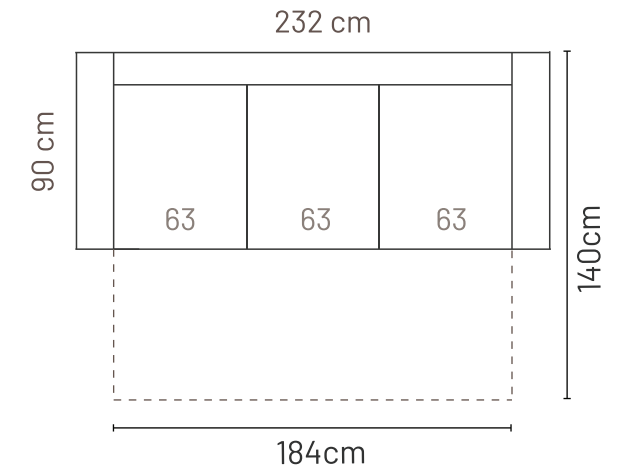

RAMOS 3BS
(combination 3)