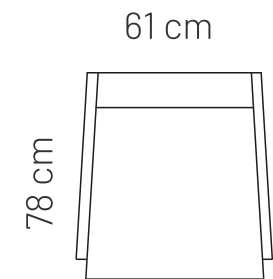

## MEASUREMENTS

KARIN ARMCHAIR

KARIN OTTOMAN

## ADDITIONAL INFORMATION

Height: 91cm

Sitting height: 38cm

Sitting depth: 58cm

Armrest: 5cm

## LEGS

L62

H = 10cm