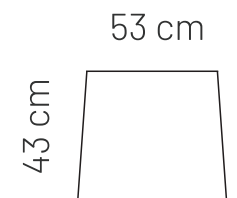

## MEASUREMENTS

KARIN ARMCHAIR

KARIN OTTOMAN

## ADDITIONAL INFORMATION

Height: 91cm

Sitting height: 38cm

Sitting depth: 58cm

Armrest: 5cm

## LEGS

L62

H = 10cm