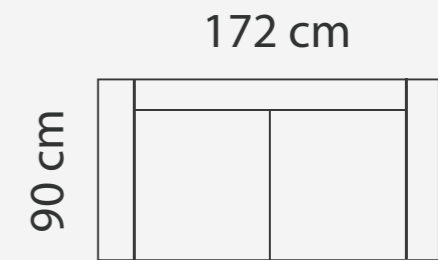

IRIS

PADDING: Polyurethane Foam HR35
FRAME: Birch plywood & pine

COMBINATIONS

IRIS 1

IRIS 2

IRIS 3

IRIS OTTOMAN

ADDITIONAL INFORMATION

Height: 82 cm
Sitting height: 42 cm
Armrest: 12 cm
Dec. pillows: 2 pcs.

LEGS

WOODEN LEG COLORS

-  01 Natural
-  03 Dark Brown
-  04 Black
-  05 Oiled Oak (extra price)
-  07 White (extra price)
-  08 Oak stain