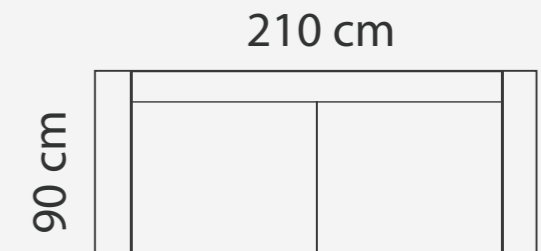

IRIS

PADDING: Polyurethane Foam HR35
FRAME: Birch plywood & pine

COMBINATIONS

IRIS 1

IRIS 2

IRIS 3

IRIS OTTOMAN

ADDITIONAL INFORMATION

Height: 82 cm
Sitting height: 42 cm
Armrest: 12 cm
Dec. pillows: 2 pcs.

LEGS

WOODEN LEG COLORS

-  01 Natural
-  03 Dark Brown
-  04 Black
-  05 Oiled Oak (extra price)
-  07 White (extra price)
-  08 Oak stain