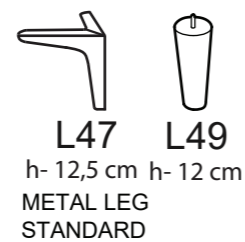

IRIS

PADDING: Polyurethane Foam HR35
FRAME: Birch plywood & pine

COMBINATIONS

IRIS 1

IRIS 2

IRIS 3

IRIS OTTOMAN

ADDITIONAL INFORMATION

Height: 82 cm
Sitting height: 42 cm
Armrest: 12 cm
Dec. pillows: 2 pcs.

LEGS

WOODEN LEG COLORS

-  01 Natural
-  03 Dark Brown
-  04 Black
-  05 Oiled Oak (extra price)
-  07 White (extra price)
-  08 Oak stain