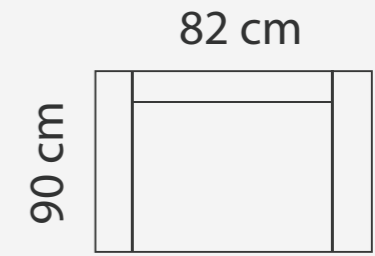

IRIS

PADDING: Polyurethane Foam HR35
FRAME: Birch plywood & pine

COMBINATIONS

IRIS 1

IRIS 2

IRIS 3

IRIS OTTOMAN

ADDITIONAL INFORMATION

Height: 82 cm
Sitting height: 42 cm
Armrest: 12 cm
Dec. pillows: 2 pcs.

LEGS

WOODEN LEG COLORS

-  01 Natural
-  03 Dark Brown
-  04 Black
-  05 Oiled Oak (extra price)
-  07 White (extra price)
-  08 Oak stain