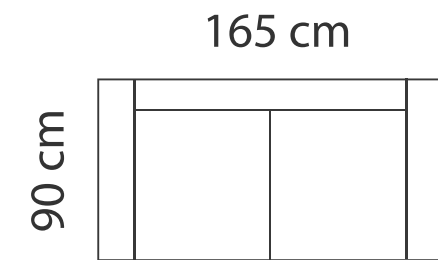

ELLE

Seat padding: Polyurethane Foam HR35130
Back cushion : Polyurethane Foam T23060
Frame: Birch plywood & pine

COMBINATIONS

ELLE 2

ADDITIONAL INFORMATION

Height: 80 cm
Sitting height: 45 cm
Armrest: 7 cm

LEGS

WOODEN LEG COLORS