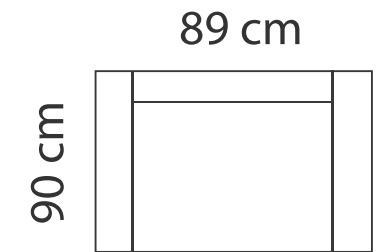

COMBINATIONS

ELLE 1