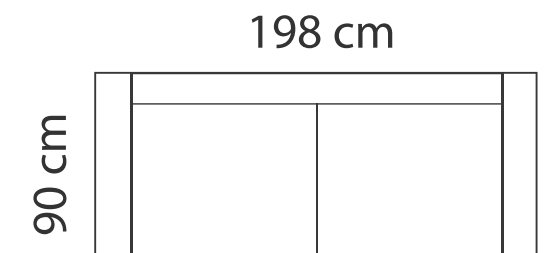

ELLE

Seat padding: Polyurethane Foam HR35130
Back cushion : Polyurethane Foam T23060
Frame: Birch plywood & pine

COMBINATIONS

ELLE 3

ADDITIONAL INFORMATION

Height: 80 cm
Sitting height: 45 cm
Armrest: 7 cm

LEGS

WOODEN LEG COLORS