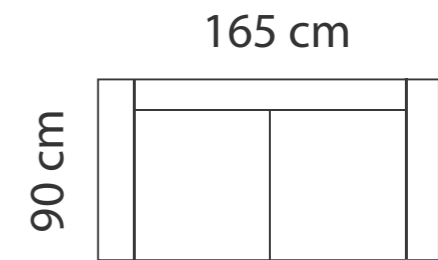

ELLE

Seat padding: Polyurethane Foam HR35130
Back cushion : Polyurethane Foam T23060
Frame: Birch plywood & pine

COMBINATIONS

ELLE 2

ADDITIONAL INFORMATION

Height: 80 cm
Sitting height: 45 cm
Armrest: 7 cm
Dec. pillows: 2 pcs.

LEGS

WOODEN LEG COLORS