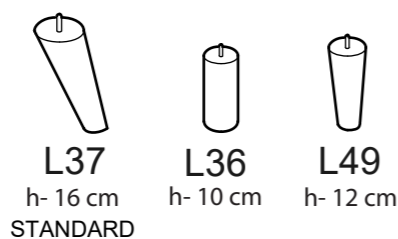

ELLE

Seat padding: Polyurethane Foam HR35130
Back cushion : Polyurethane Foam T23060
Frame: Birch plywood & pine

COMBINATIONS

ADDITIONAL INFORMATION

Height: 80 cm
Sitting height: 45 cm
Armrest: 7 cm
Dec. pillows: 2 pcs.

LEGS

WOODEN LEG COLORS