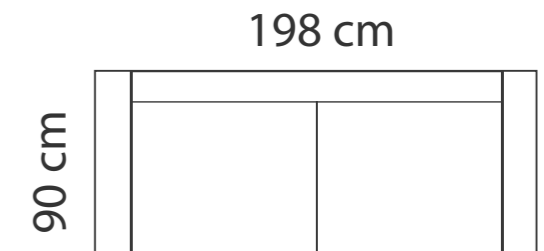

ELLE

Seat padding: Polyurethane Foam HR35130
Back cushion : Polyurethane Foam T23060
Frame: Birch plywood & pine

COMBINATIONS

ELLE 3

ADDITIONAL INFORMATION

Height: 80 cm
Sitting height: 45 cm
Armrest: 7 cm
Dec. pillows: 2 pcs.

LEGS

WOODEN LEG COLORS