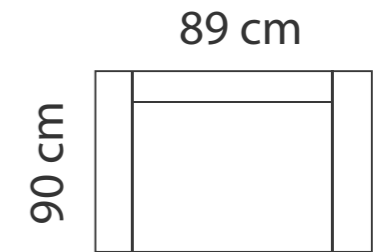

COMBINATIONS

ELLE 1