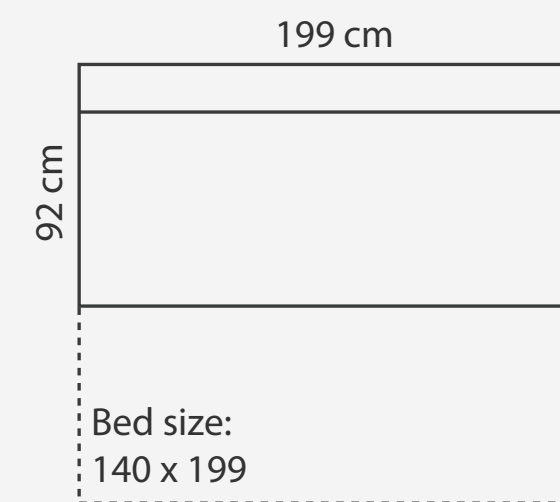

DUNE

PADDING: Polyurethane Foam HR35
FRAME: Birch plywood & pine

DUNE - HEITTOTYYNY (standard)

DANE

DUNE - 2 KAPPATYYNY

DUNE - 3 KAPPATYYNY

ADDITIONAL INFORMATION

Height: 92 cm
Sitting height: 43 cm
Dec. pillows: 0 pcs.

LEGS

L36
h- 10 cm
STANDARD

LEG COLORS

-  01 Natural
-  STANDARD 03 Dark Brown
-  04 Black
-  05 Oiled Oak (extra price)
-  07 White (extra price)
-  08 Oak stain

DUNE