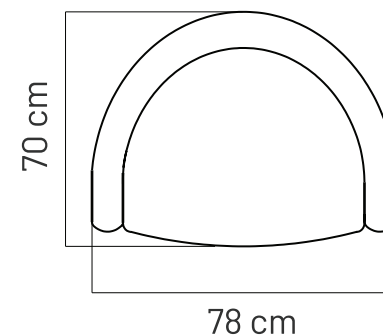

CLUB CHAIR

PADDING: Polyurethane Foam E30

FRAME: Birch plywood & pine

MEASUREMENTS

ADDITIONAL INFORMATION

Height: 84 cm
Sitting height: 44 cm
Sitting depth: 49 cm
Armrest: 10 cm

LEGS

L37