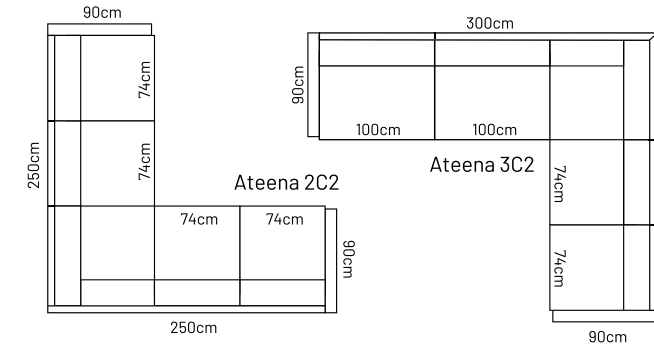

## MEASUREMENTS

## ADDITIONAL INFORMATION

Height: 85cm  
 Sitting height: 45cm  
 Sitting depth: 50cm  
 Sitting width: 74 / 100cm  
 Armrest: 10cm

## LEGS

L87  
 Ø 3 cm  
 h- 19 cm  
 ● black metal leg

Ateena 3

Ateena XL FS

Ateena ottoman  
75x75

Ateena 2C3

Ateena 3C3

Ateena 2CD