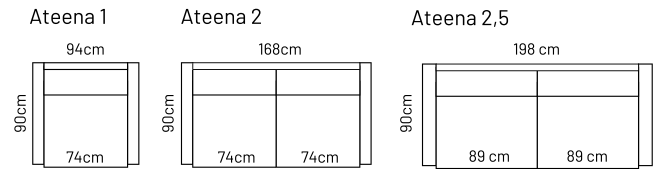

## MEASUREMENTS

## ADDITIONAL INFORMATION

Height: 85cm  
 Sitting height: 45cm  
 Sitting depth: 50cm  
 Sitting width: 74 / 100cm  
 Armrest: 10cm

## LEGS

L87  
 Ø 3 cm  
 h- 19 cm  
 ● black metal leg

Ateena 3

Ateena XL FS

Ateena ottoman  
75x75

Ateena 2C3

Ateena 3C3

Ateena 2CD