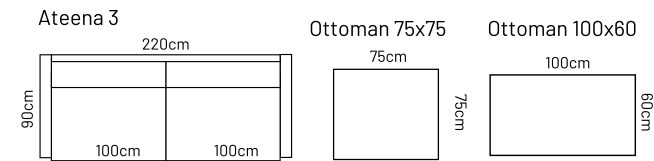

## MEASUREMENTS

## ADDITIONAL INFORMATION

Height: 85cm  
 Sitting height: 45cm  
 Sitting depth: 50cm  
 Sitting width: 74 / 100cm  
 Armrest: 10cm

## LEGS

L87  
 Ø 3 cm  
 h- 19 cm  
 ● black metal leg

Ateena 3

Ateena XL FS

Ateena ottoman  
75x75

Ateena 2C3

Ateena 3C3

Ateena 2CD