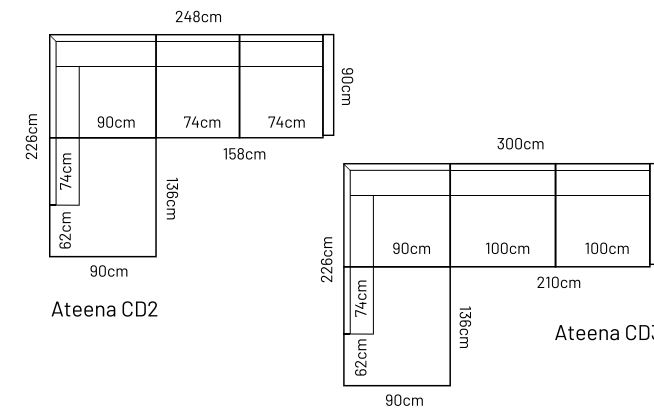

## MEASUREMENTS

## ADDITIONAL INFORMATION

Height: 85cm  
 Sitting height: 45cm  
 Sitting depth: 50cm  
 Sitting width: 74 / 100cm  
 Armrest: 10cm

## LEGS

L87  
 Ø 3 cm  
 h- 19 cm  
 ● black metal leg

Ateena 3

Ateena XL FS

Ateena ottoman  
75x75

Ateena 2C3

Ateena 3C3

Ateena 2CD