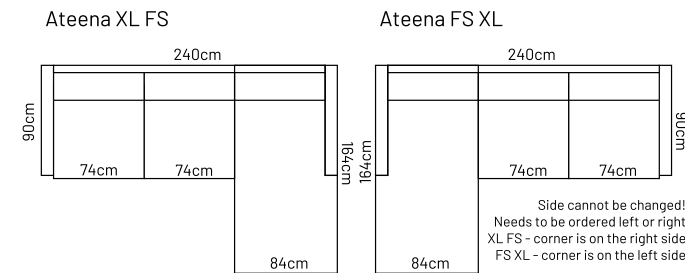

## MEASUREMENTS

## ADDITIONAL INFORMATION

Height: 85cm  
 Sitting height: 45cm  
 Sitting depth: 50cm  
 Sitting width: 74 / 100cm  
 Armrest: 10cm

## LEGS

L87  
 Ø 3 cm  
 h- 19 cm  
 ● black metal leg

Ateena 3

Ateena XL FS

Ateena ottoman  
75x75

Ateena 2C3

Ateena 3C3

Ateena 2CD