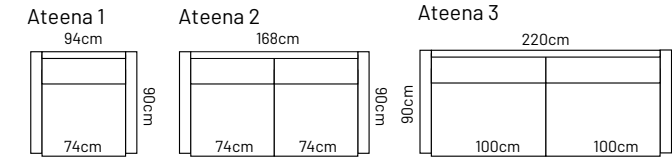

ATEENA

FRAME: Birch plywood & pine
 PADDING: Polyurethane Foam HR35
 BACK CUSHIONS: Fiber 100%

MEASUREMENTS

ADDITIONAL INFORMATION

Height: 85cm
 Sitting height: 45cm
 Sitting depth: 50cm
 Sitting width: 74 / 100cm
 Armrest: 10cm
 Dec. pillows: 0 pcs

LEGS

L87
 Ø 3 cm
 h- 19 cm
 ● black metal leg

Ateena 3

Ateena XL FS

Ateena ottoman
75x75

Ateena 2C3

Ateena 3C3