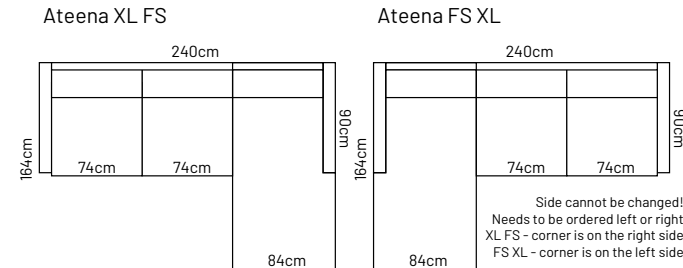

ATEENA

FRAME: Birch plywood & pine
 PADDING: Polyurethane Foam HR35
 BACK CUSHIONS: Fiber 100%

MEASUREMENTS

ADDITIONAL INFORMATION

Height: 85cm
 Sitting height: 45cm
 Sitting depth: 50cm
 Sitting width: 74 / 100cm
 Armrest: 10cm
 Dec. pillows: 0 pcs

LEGS

L87
 Ø 3 cm
 h- 19 cm
 ● black metal leg

Ateena 3

Ateena XL FS

Ateena ottoman
75x75

Ateena 2C3

Ateena 3C3