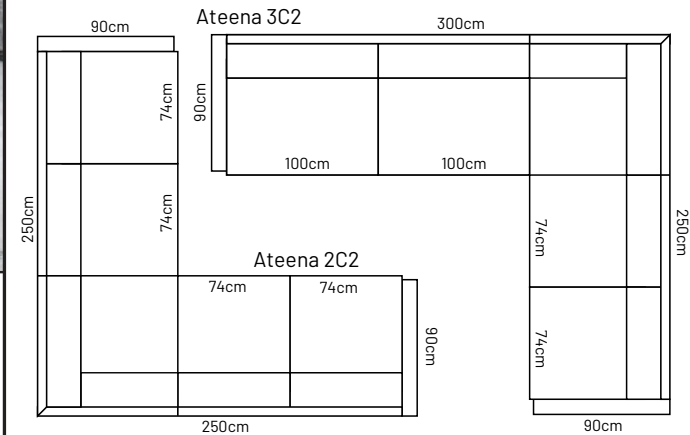

ATEENA

FRAME: Birch plywood & pine
 PADDING: Polyurethane Foam HR35
 BACK CUSHIONS: Fiber 100%

MEASUREMENTS

ADDITIONAL INFORMATION

Height: 85cm
 Sitting height: 45cm
 Sitting depth: 50cm
 Sitting width: 74 / 100cm
 Armrest: 10cm
 Dec. pillows: 0 pcs

LEGS

L87
 Ø 3 cm
 h- 19 cm
 ● black metal leg

Ateena 3

Ateena XL FS

Ateena ottoman
75x75

Ateena 2C3

Ateena 3C3