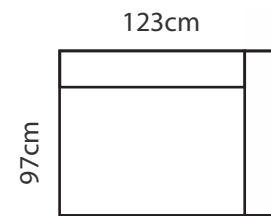

MODULES

M10R