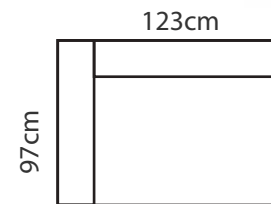

Nice

PADDING: Pocket ; Polyurethane Foam HR35
FRAME: Birch plywood & pine

MODULES

M10L

ADDITIONAL INFORMATION

Height: 78cm
Sitting height: 45cm
Armrest: 30cm
Sitting depth: 70cm
Dec. pillows: M10R - 1, M10L -1, M50-1

LEGS

L66
h- 2,5 cm
STANDARD
PLASTIC LEG - BLACK