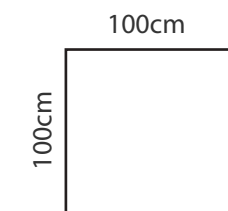

Nice

PADDING: Pocket ; Polyurethane Foam HR35
 FRAME: Birch plywood & pine

MODULES

M10R

M10L

M10

M50

M80

ADDITIONAL INFORMATION

Height: 78cm
 Sitting height: 45cm
 Armrest: 30cm
 Sitting depth: 70cm
 Dec. pillows: M10R - 1, M10L -1, M50-1

LEGS

L66
 h- 2,5 cm
 STANDARD
 PLASTIC LEG - BLACK

POCKET SPRINGS
 125mm 1,7mm