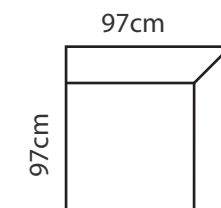

Nice

PADDING: Pocket ; Polyurethane Foam HR35
 FRAME: Birch plywood & pine

MODULES

M10R

M10L

M10

M50

M80

ADDITIONAL INFORMATION

Height: 78cm
 Sitting height: 45cm
 Armrest: 30cm
 Sitting depth: 70cm
 Dec. pillows: M10R - 1, M10L -1, M50-1

LEGS

L66
 h- 2,5 cm
 STANDARD
 PLASTIC LEG - BLACK

POCKET SPRINGS
 125mm 1,7mm