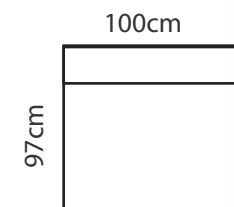

Nice

PADDING: Pocket ; Polyurethane Foam HR35
FRAME: Birch plywood & pine

MODULES

M10

ADDITIONAL INFORMATION

Height: 78cm
Sitting height: 45cm
Armrest: 30cm
Sitting depth: 70cm
Dec. pillows: M10R - 1, M10L -1, M50-1

LEGS

L66
h- 2,5 cm
STANDARD
PLASTIC LEG - BLACK