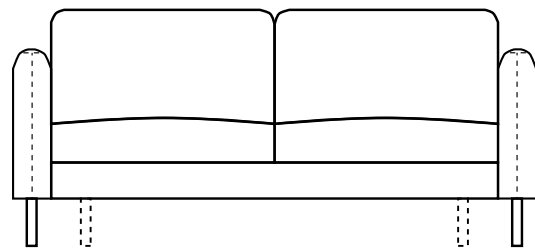

MOCCA

PADDING: Feather+fiber, Polyurethane Foam HR35
 FRAME: Birch plywood & pine
 BACK CUSHIONS: 65% feather, 35% fiber

Legs can be under armrest or under the seats

Feather cushion (standard)

65% new white Hungarian duck feathers class 2 (EN12934)
 35% Hollow conjugated siliconized virgin polyester fiber HCS7dx64mm

Memory foam cushion

Also available with memory foam cushions

ADDITIONAL INFORMATION

Height: 88 cm
 Sitting height: 46 cm
 Armrest: 11 cm
 Sitting depth: 60 cm

LEGS

L65
 15 cm
 METAL LEG
 ● silver
 STANDARD