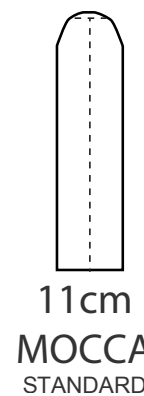

MOCCA

PADDING: Feather+fiber, Polyurethane Foam HR35
 FRAME: Birch plywood & pine
 BACK CUSHIONS: 65% feather, 35% fiber

Legs can be under armrest or under the seats

Feather cushion (standard)

65% new white Hungarian duck feathers class 2 (EN12934)
 35% Hollow conjugated siliconized virgin polyester fiber HCS7dx64mm

Memory foam cushion

Also available with memory foam cushions

ADDITIONAL INFORMATION

Height: 88 cm
 Sitting height: 46 cm
 Armrest: 11 cm
 Sitting depth: 60 cm

LEGS

L65
 15 cm
 METAL LEG
 ● silver
 STANDARD

L75
 15 cm
 METAL LEG
 ● black

L84
 15 cm
 WOODEN LEG
 2 different locations

LEG COLORS

-  01 Natural
-  04 Black
-  05 Oiled Oak +5€/pc
-  STANDARD 08 Oak stain

ARMRESTS

COMBINATIONS