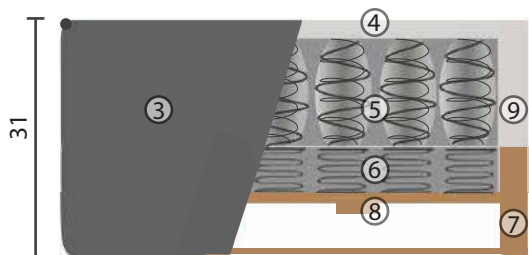

Hybrid Symphony+Bronx headboard

COMPOSITION

BED FRAME - HYBRID SYMPHONY

- 3. Fabric + piping (1x)
- 4. Foam (E30160;4 cm)
- 5. Pocket springs double
HARD(Joey 2,0;15 cm)+2RAM
MEDIUM(Joey 1,8;15 cm)+2RAM
- 6. Minibonnell springs (2,2 mm;7,5 cm)
- 7. Wooden frame (118 x 30 mm)
- 8. Extra support frame (30 x 70 mm)
- 9. Foam (E30160;6,5 cm)

AVAILABLE BED SIZES:

- 80 x 200
- 90 x 200
- 120 x 200
- 140 x 200
- 160 x 200
- 180 x 200

AVAILABLE HEADBOARD SIZES:

- 180 x 200
- 200 x 200
- 220 x 200
- 240 x 200

WOODEN LEG COLORS

-  01 Natural
-  03 Dark Brown
-  04 Black
-  05 Oiled Oak
-  07 White