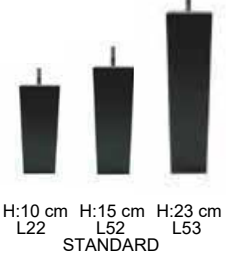

Hybrid Symphony+Bronx headboard

COMPOSITION

BED FRAME - HYBRID SYMPHONY

3. Fabric + piping (1x)
4. Foam (E30160;4 cm)
5. Pocket springs double
  HARD(Joey 2,0;15 cm)+2RAM
  MEDIUM(Joey 1,8;15 cm)+2RAM
6. Minibonnell springs (2,2 mm;7,5 cm)
7. Wooden frame (118 x 30 mm)
8. Extra support frame (30 x 70 mm)
9. Foam (E30160;6,5 cm)

AVAILABLE BED SIZES:

- 80 x 200
- 90 x 200
- 120 x 200
- 140 x 200
- 160 x 200
- 180 x 200

AVAILABLE HEADBOARD SIZES:

- 180 x 200
- 200 x 200
- 220 x 200
- 240 x 200

WOODEN LEG COLORS

- 01 Natural
- 03 Dark Brown
- 04 Black
- 05 Oiled Oak
- 07 White

LEGS

WOOD

METAL