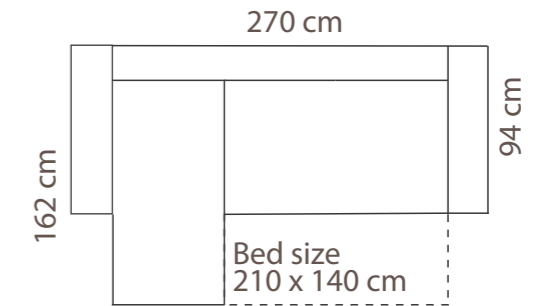

ANDREA

PADDING: Polyurethane Foam HR35
 FRAME: Birch plywood & pine

COMBINATIONS

ANDREA Dbox + 2 BS

ADDITIONAL INFORMATION

Height: 95cm
 Sitting height: 47cm
 Sitting depth: 55cm
 Armrest: 29cm
 Dec. pillows: 0pcs

LEGS

L56
 h - 6,5 cm

LEG COLORS

-  01 Natural
-  03 Dark Brown
-  04 Black
-  05 Oiled Oak (extra price)
-  STANDARD 08 Oak stain

Measurements tolerance +/- 3 cm