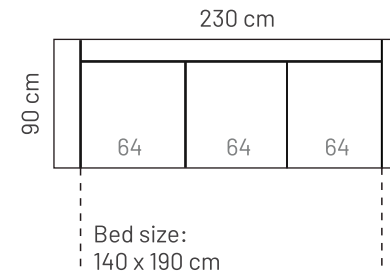

AMORE 3BS

Riia 142, Tartu 50411 Estonia | Office: +372 641 2412
Sales: +358 4004 30292 (FIN) +372 512 6036 (EST)
bellfire@bellfire.ee | bellfire@elisaneet.fi |