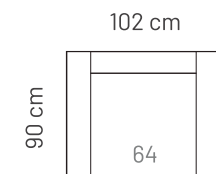

AMORE

FRAME: Birch plywood & pine
SEAT CUSHIONS: Polyurethane Foam E30160
BACK CUSHIONS: 100% fiber

ADDITIONAL INFORMATION

Height: 95 cm
Sitting height: 46 cm
Armrest: 19 cm
Sitting depth: 55 cm
Dec. pillows: 0

LEGS

L49
h = 12 cm

LEG COLORS

MEASUREMENTS

AMORE 1

DOES NOT OPEN

AMORE 2

DOES NOT OPEN