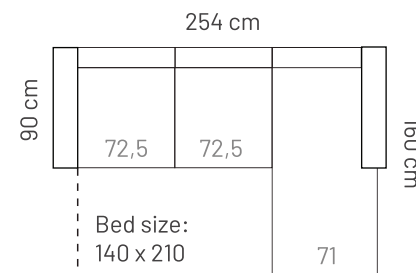

AMORE 2BS+DBOX