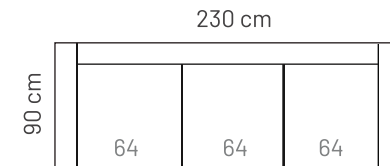

AMORE 3

DOES NOT OPEN