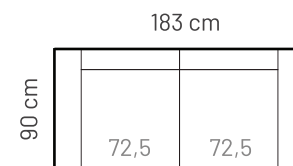

AMORE

FRAME: Birch plywood & pine
SEAT CUSHIONS: Polyurethane Foam E30160
BACK CUSHIONS: 100% fiber

ADDITIONAL INFORMATION

Height: 95 cm
Sitting height: 46 cm
Armrest: 19 cm
Sitting depth: 55 cm
Dec. pillows: 0

LEGS

L49
h = 12 cm

LEG COLORS

MEASUREMENTS

AMORE 1

DOES NOT OPEN

AMORE 2

DOES NOT OPEN