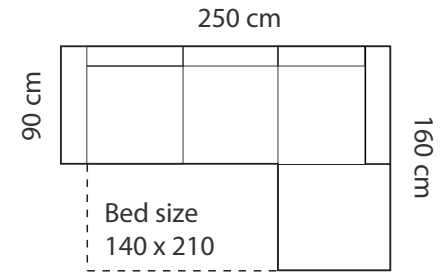

AMORE

PADDING: Polyurethane Foam E30
 FRAME: Birch plywood & pine

COMBINATIONS

AMORE 2vs+Dbox

AMORE 2

ADDITIONAL INFORMATION

Height: 95 cm
 Sitting height: 46 cm
 Armrest: 13 cm
 Sitting depth: 55 cm
 Dec. pillows: 0
 Fabric: Flash 500

LEGS

L49
 h-12 cm
 STANDARD

LEG COLORS

-  01 Natural
-  03 Dark Brown
-  04 Black
-  05 Oiled Oak (extra price)
-  07 White (extra price)
-  STANDARD 08 Oak stain