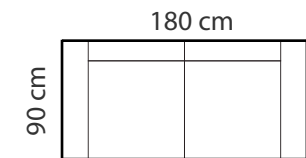

AMORE

PADDING: Polyurethane Foam E30
 FRAME: Birch plywood & pine

COMBINATIONS

AMORE 2vs+Dbox

AMORE 2

ADDITIONAL INFORMATION

Height: 95 cm
 Sitting height: 46 cm
 Armrest: 13 cm
 Sitting depth: 55 cm
 Dec. pillows: 0
 Fabric: Flash 500

LEGS

L49
 h-12 cm
 STANDARD

LEG COLORS

-  01 Natural
-  03 Dark Brown
-  04 Black
-  05 Oiled Oak (extra price)
-  07 White (extra price)
-  STANDARD 08 Oak stain